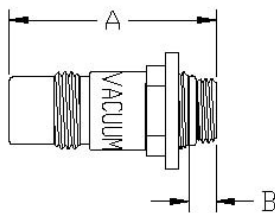

Fairfield DISS Outlets

Oxygen | Vacuum | Medical Air

FF222

FRF3605

FF124

Exclusive cartridge style primary check valve - for fast, easy repair

Gas Service	A Overall Body Length (inches)	B Back Body Thread Length (inches)	Complete Replacement Bodies Part #	Replacement Cartridge Part #	Cartridge Replacement Tool Part #
Oxygen	1.75	.375	FF124	F1024ARC	F9900CT
Oxygen	2.00	.275	FF224	F1024ARC	F9900CT
Oxygen	1.88	.493	Call for Assistance	F1024ARC	F9900CT
Vacuum	2.00	.375	FF122	F1022RC	F9900CT
Vacuum	2.00	.275	FF222	F1022RC	F9900CT
Vacuum	2.16	.493	FRF3605	F1022RC	F9900CT
Air	2.00	.375	FF116	F1000RC	F9900CT
Air	2.00	.275	FF216	F1000RC	F9900CT
Air	2.16	.493	FRF3606	F1000RC	F9900CT