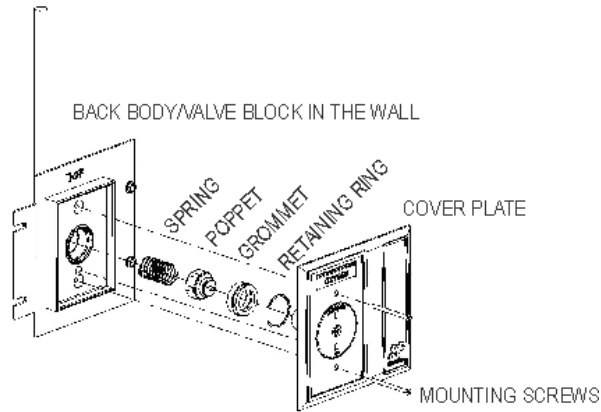

DISS Conversion Outlets - Ohio Diamond II, III

M4124A Oxygen | M4122 Vacuum | M4116 Medical Air | M4104 Nitrous Oxide

Ohio
Diamond II, III
Outlet

Class 1
Conversion
Outlet

Tools
Needed

Phillips Screwdriver

Flat Blade Screwdriver

Drill Fixture with
3/16" and #29
Drill Bits

Drill Fixture Part No.
Oxygen M9824DF
Vacuum M9822DF
Medical Air M9916DF
Nitrous Oxide M9904DF

Refer to reverse side for detailed instructions.