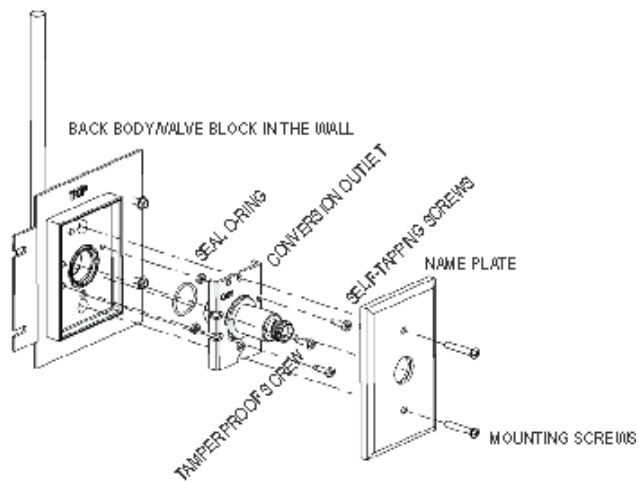

DISS Conversion Outlets - Ohio Diamond II, III

M4124A Oxygen | M4122 Vacuum | M4116 Medical Air | M4104 Nitrous Oxide

Ohio
Diamond II, III
Outlet

Class 1
Conversion
Outlet

Tools
Needed

Phillips Screwdriver

Flat Blade Screwdriver

Drill Fixture with
3/16" and #29
Drill Bits

Drill Fixture Part No.
Oxygen M9824DF
Vacuum M9822DF
Medical Air M9916DF
Nitrous Oxide M9904DF

Refer to reverse side for detailed instructions.