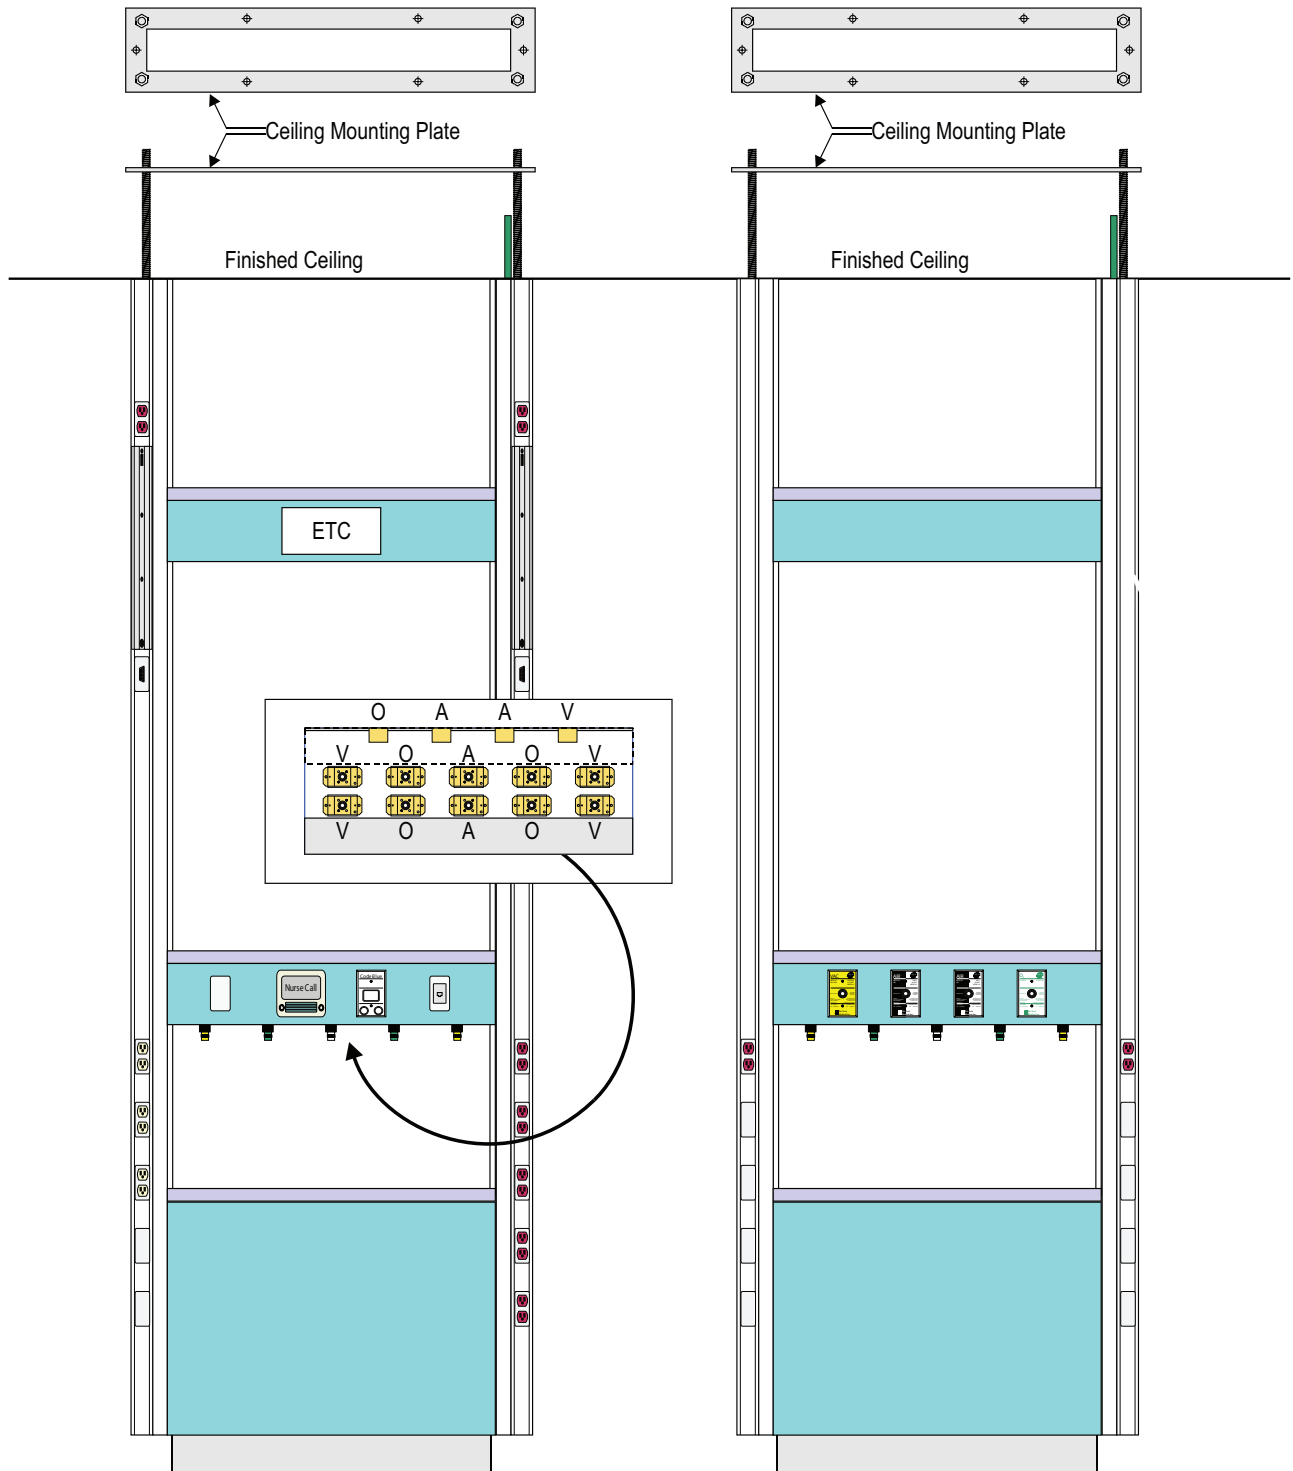

# NeoAngle Open Power Columns with Adjustable S-S Base